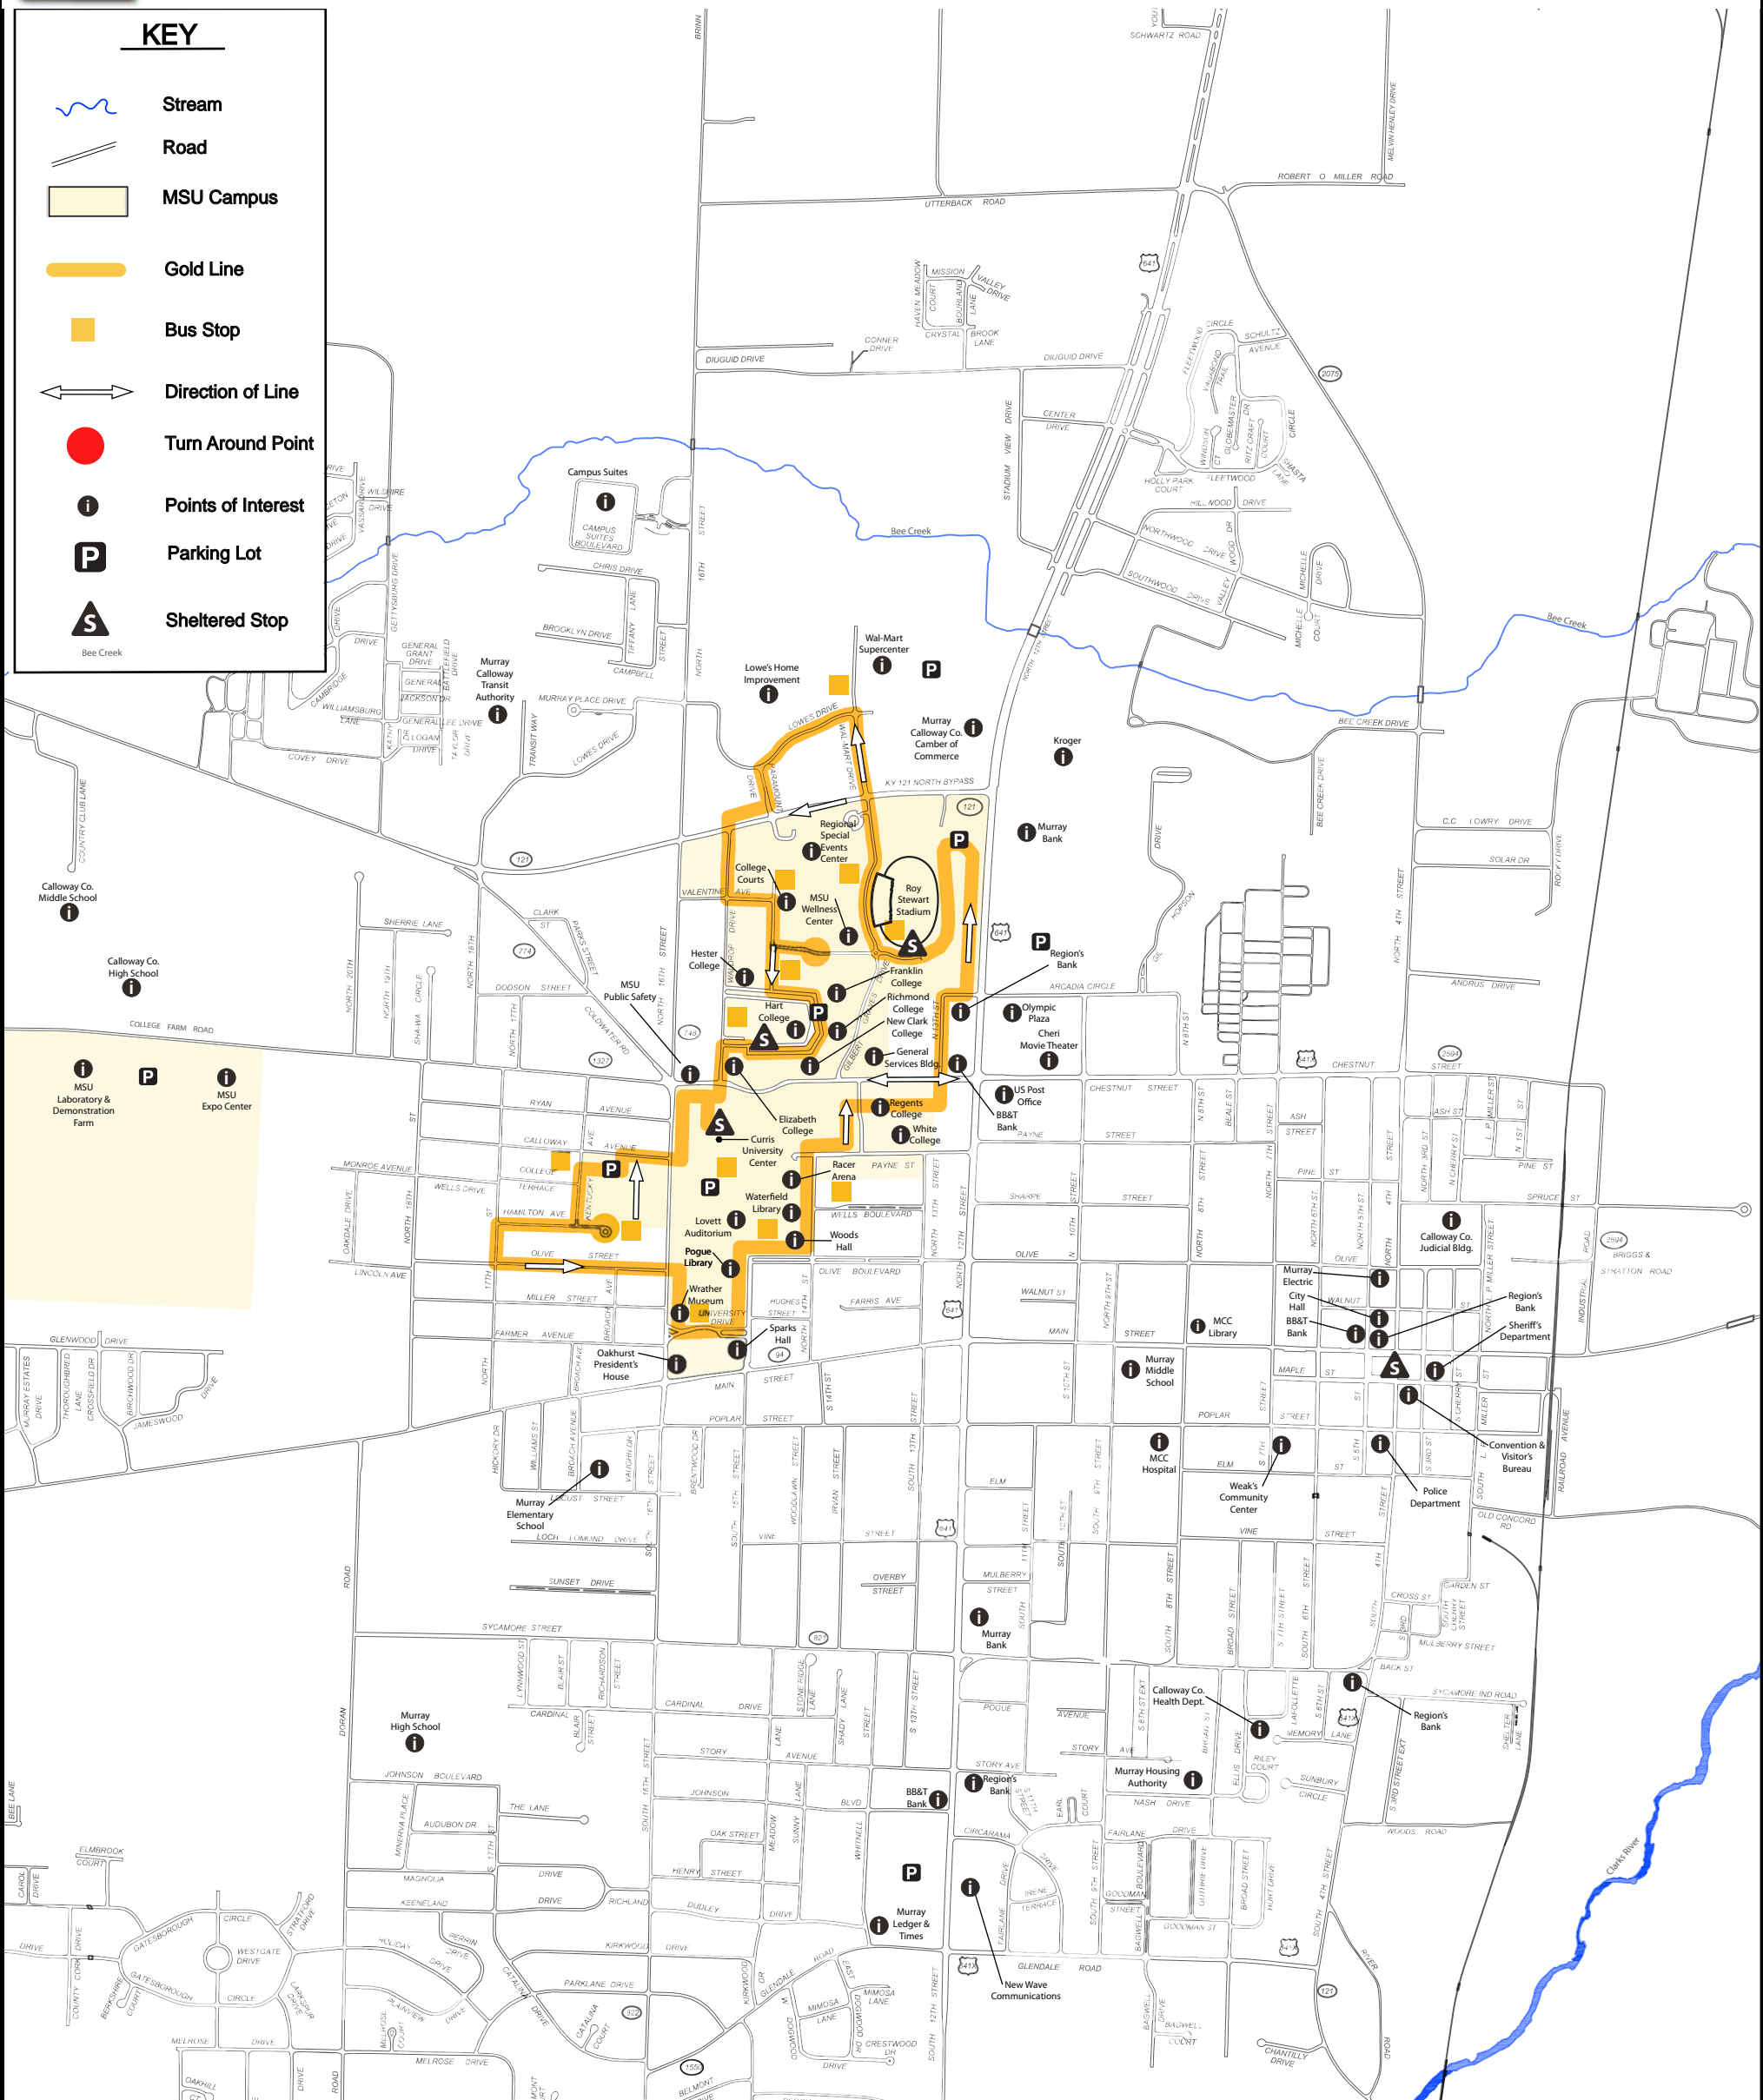

# Murray Calloway Transit Authority

Its for Everybody! 270-753-9725

**KEY**

- Stream
- Road
- MSU Campus
- Gold Line
- Bus Stop
- Direction of Line
- Turn Around Point
- Points of Interest
- Parking Lot
- Sheltered Stop

# Racer Routes