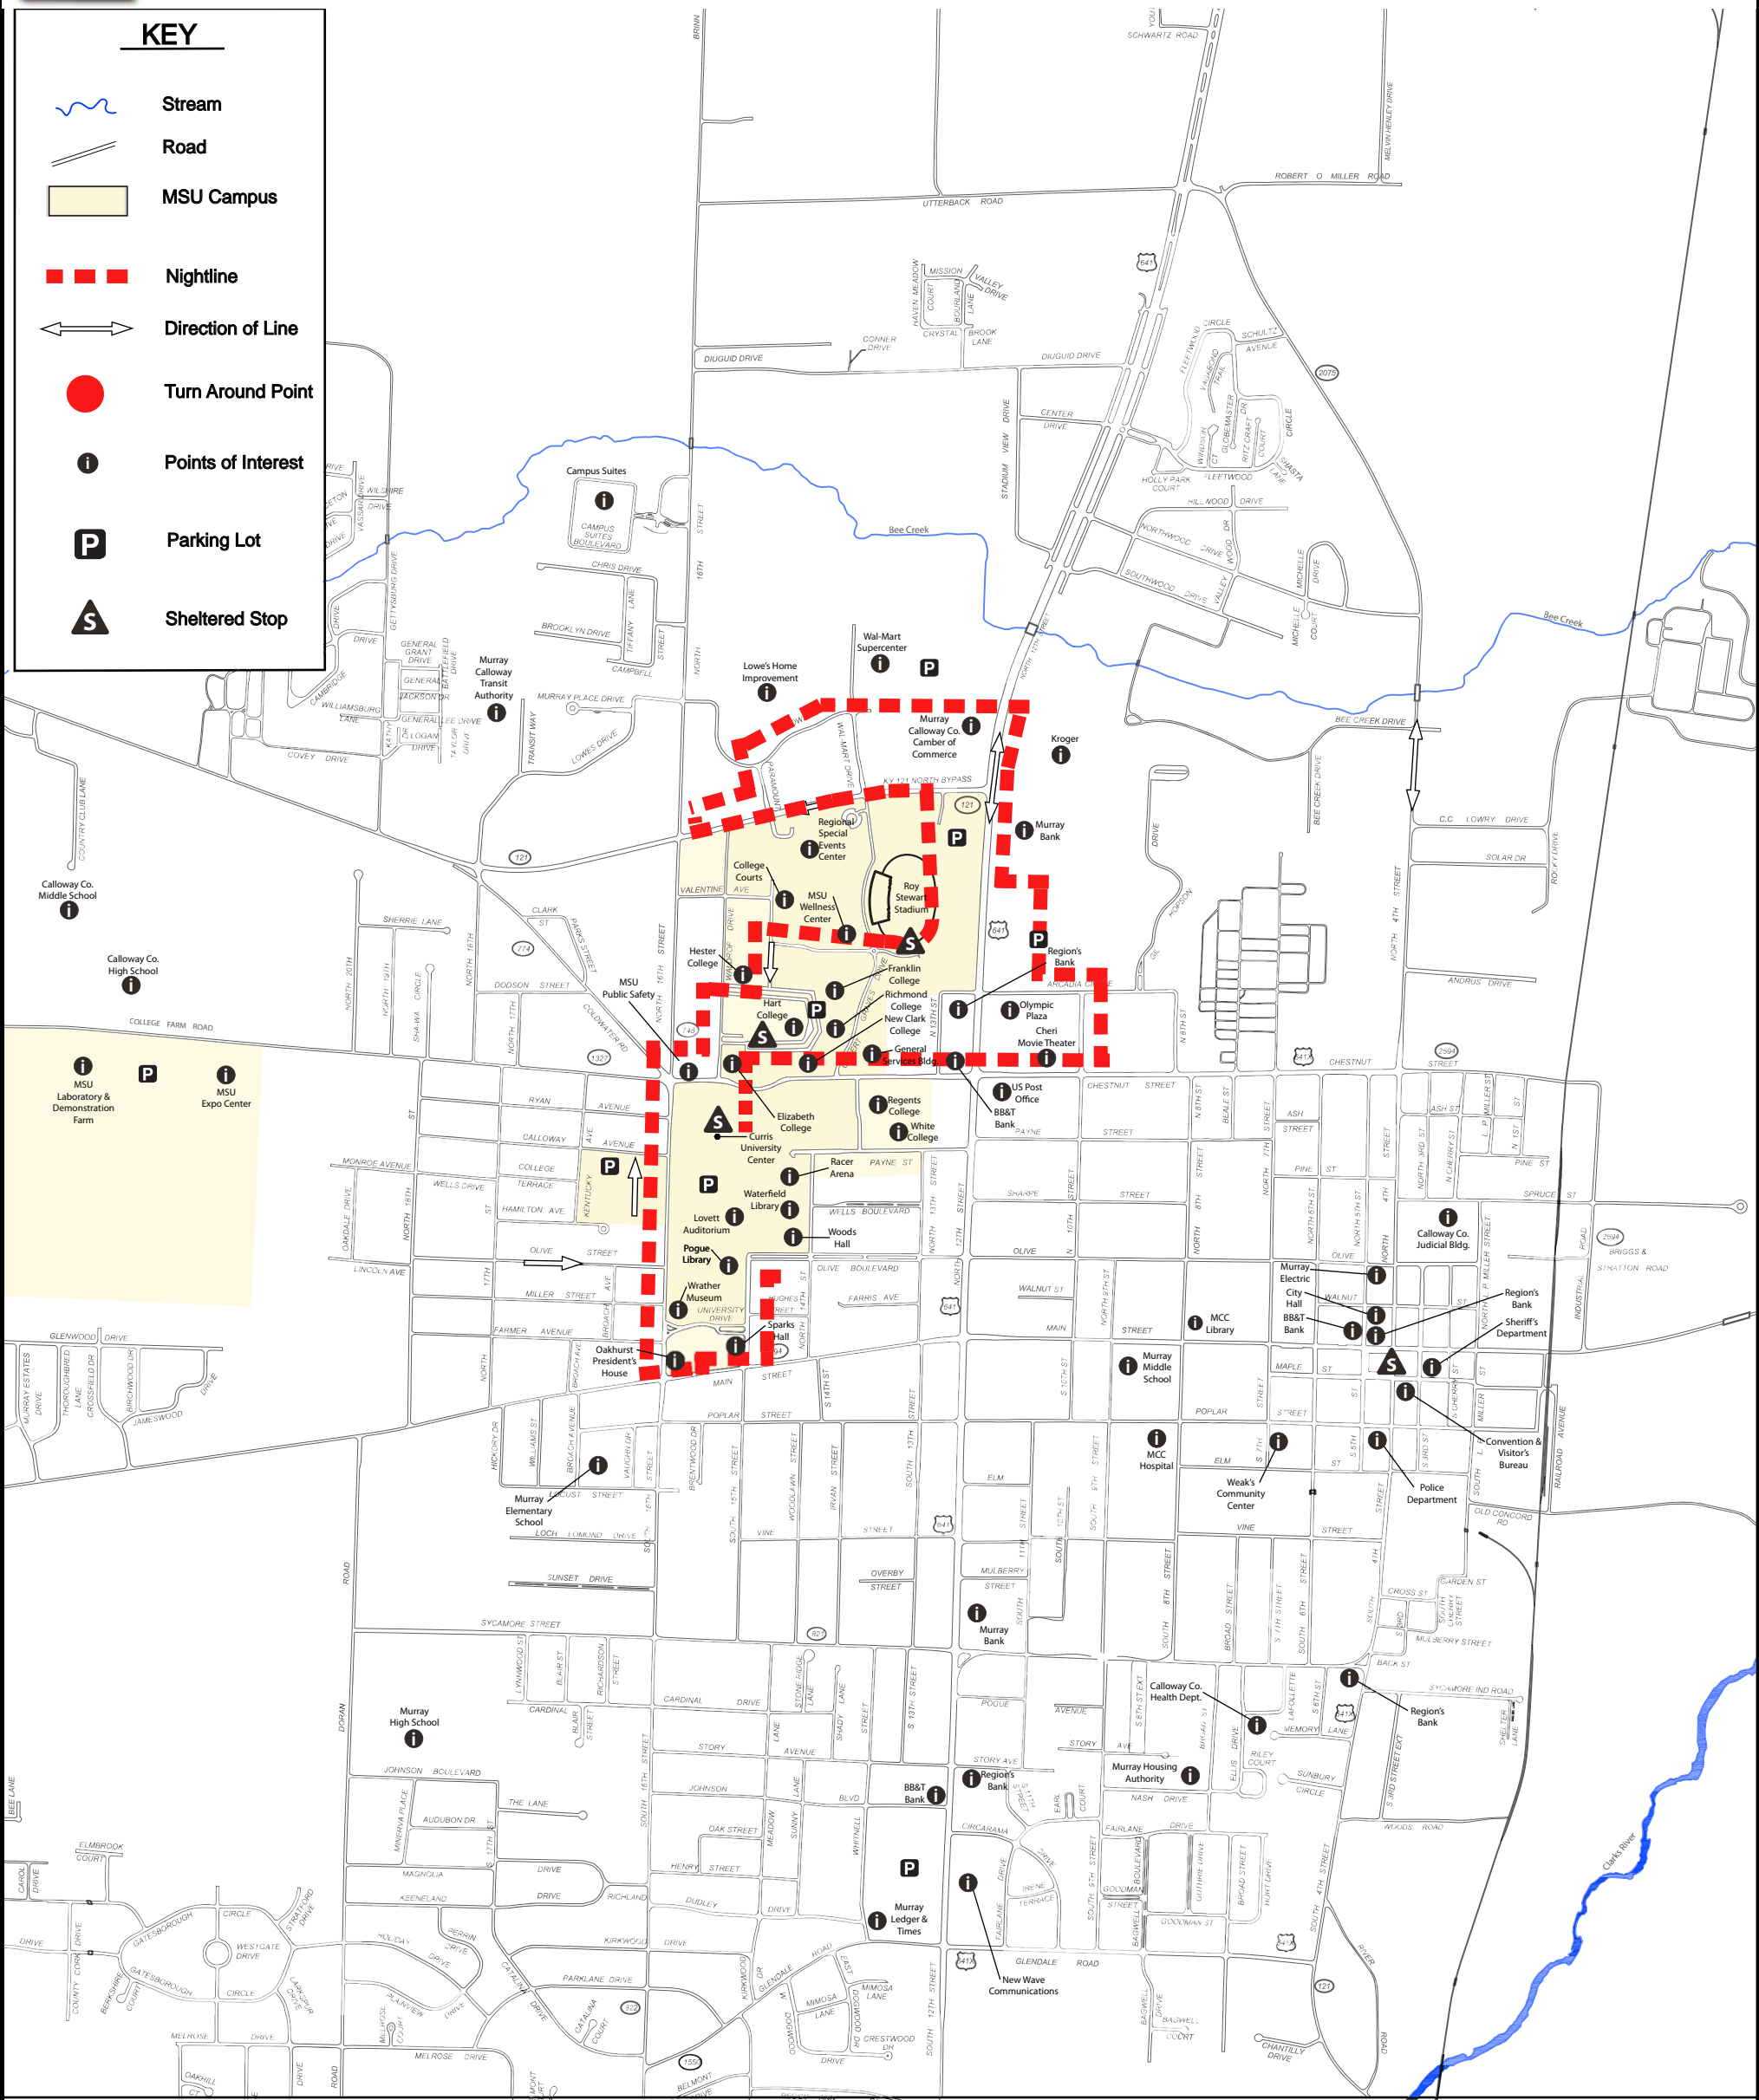

Murray Calloway Transit Authority

Its for Everybody! 270-753-9725

KEY

- Stream
- Road
- MSU Campus
- Nightline
- Direction of Line
- Turn Around Point
- Points of Interest
- Parking Lot
- Sheltered Stop

Racer Routes