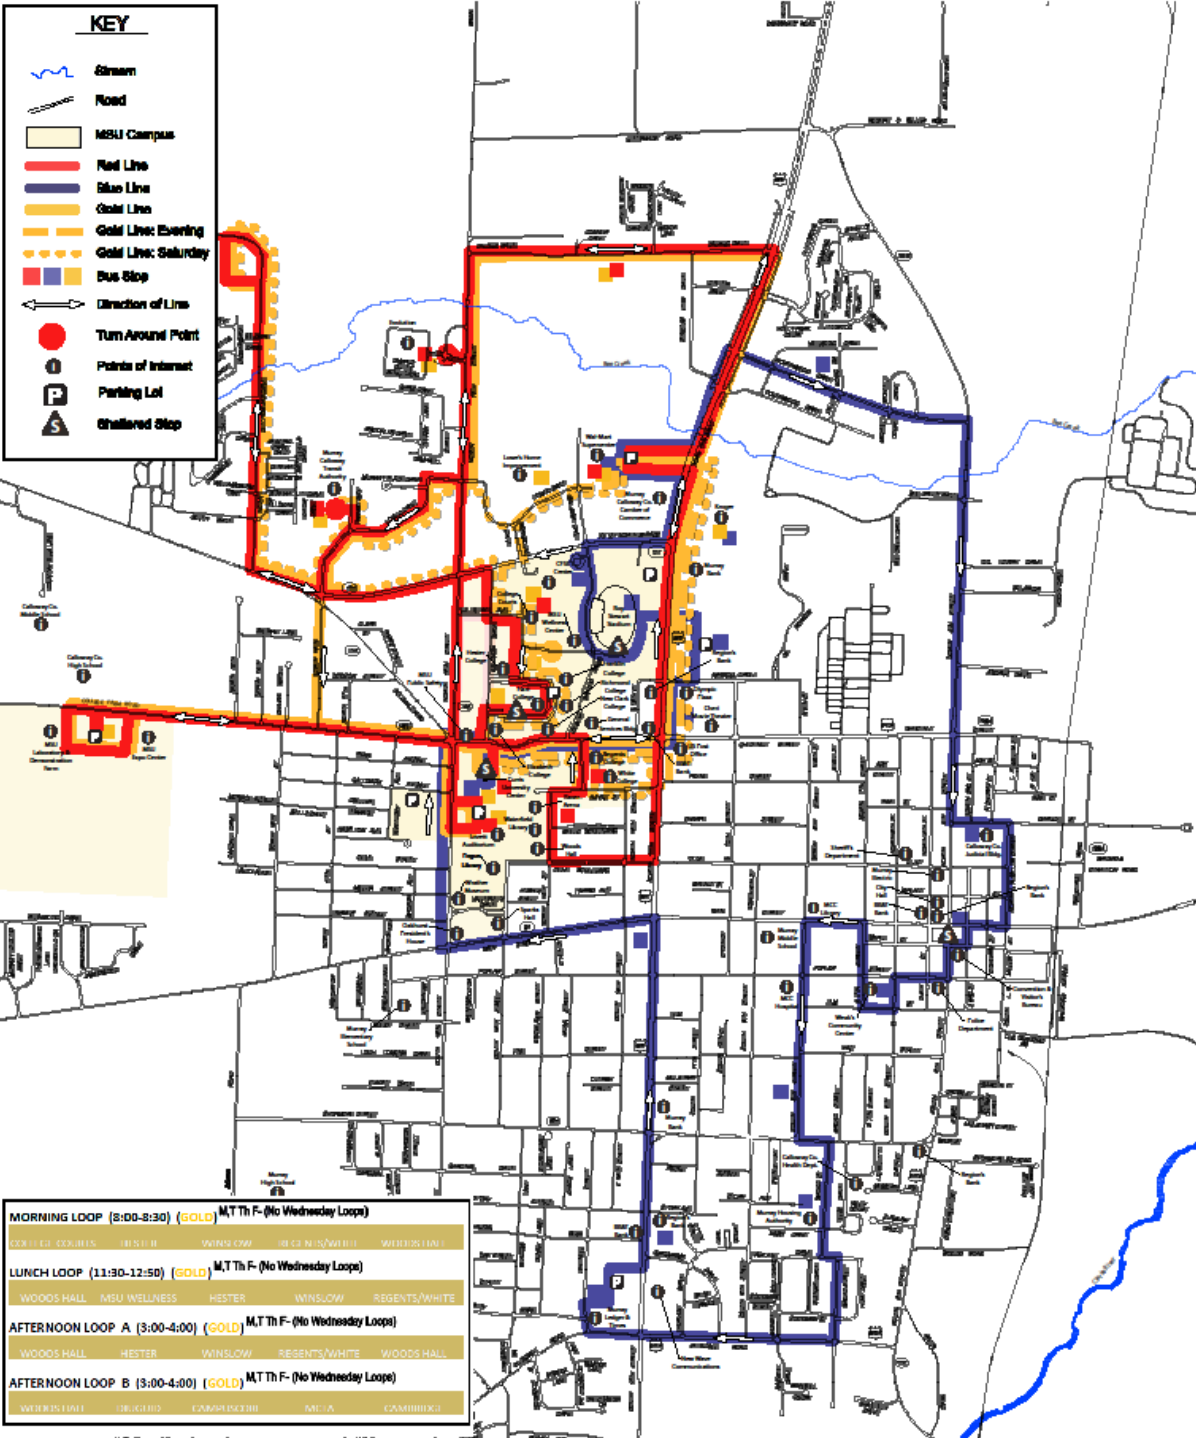

753-9725
Connecting Our Community
www.murraytransit.com

KEY

- Stream
- Road
- MSU Campus
- Red Line
- Blue Line
- Gold Line
- Gold Line: Evening
- Gold Line: Saturday
- Bus Stop
- Direction of Line
- Turn Around Point
- Points of Interest
- Parking Lot
- Chaired Stop

MORNING LOOP (8:00-8:30) (GOLD) MTThF (No Wednesday Loops)
CORFIELD COURSES HESTER WINSLOW REGENTS/WHITE WOODS HALL
LUNCH LOOP (11:30-12:50) (GOLD) MTThF (No Wednesday Loops)
WOODS HALL MSU WELLNESS HESTER WINSLOW REGENTS/WHITE
AFTERNOON LOOP A (3:00-4:00) (GOLD) MTThF (No Wednesday Loops)
WOODS HALL HESTER WINSLOW REGENTS/WHITE WOODS HALL
AFTERNOON LOOP B (3:00-4:00) (GOLD) MTThF (No Wednesday Loops)
WATER ISLAND REGENTS CAMPUS CENTER MCTA CAMBRIDGE

MCTA Routes